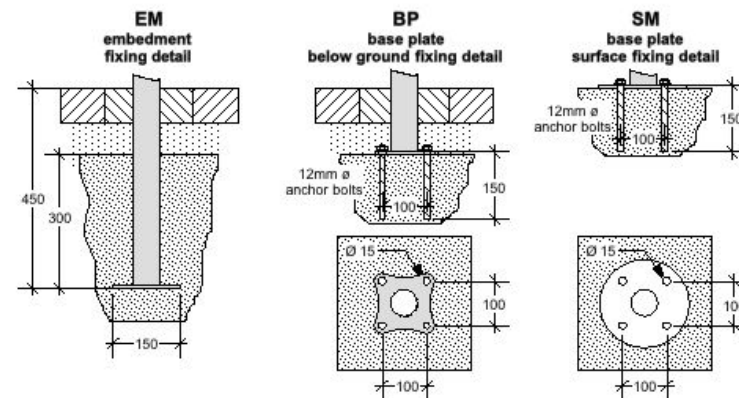

# Baseline

## DIMENSIONS

LWH Length 1800mm Width 587mm Height 804mm