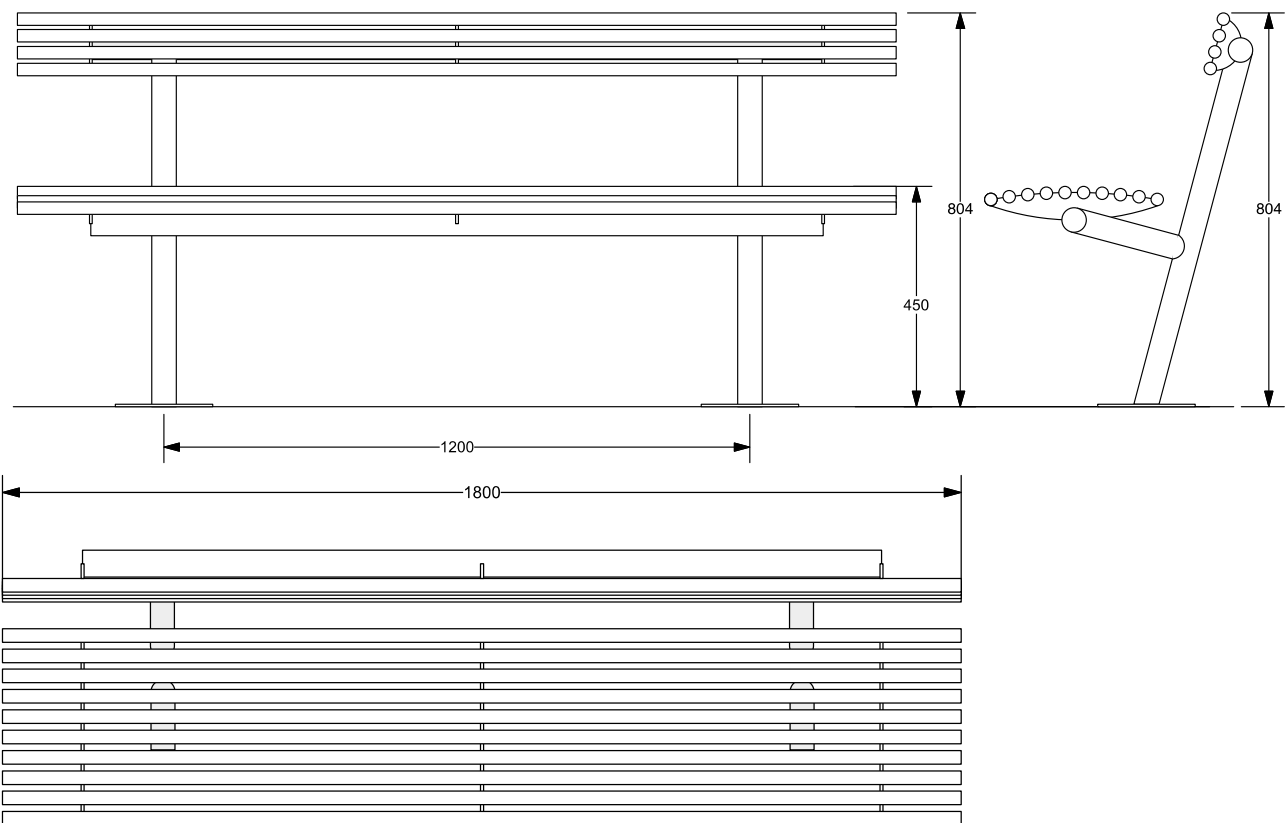

# Baseline

# BL003 seat

## INSTALLATION METHODS

## DIMENSIONS

LWH Length 1800mm Width 587mm Height 804mm