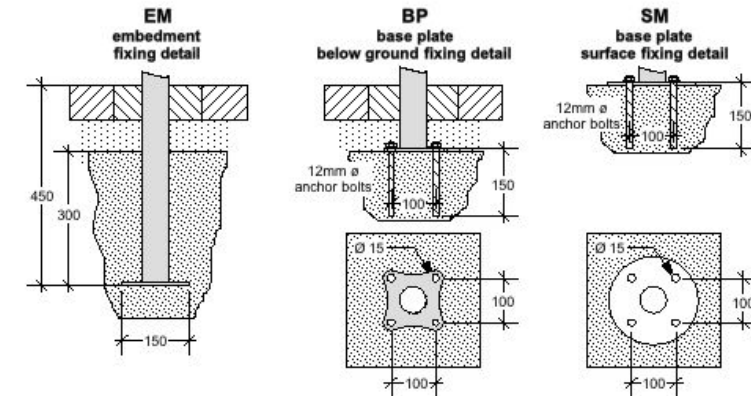

Centerline

CL Bollards

INSTALLATION METHODS

DIMENSIONS

LWH See above

EXTRAS

CP Lighting – Ashtray stub – Folding

FINISH CODES

PC Powder coating on galvanised steel

SS 316 stainless steel 320 grit

BD Bespoke dimensions available

INSTALLATION CODES

EM Embedment fixing

BP Base plate below ground fixing

SM Base plate surface fixing