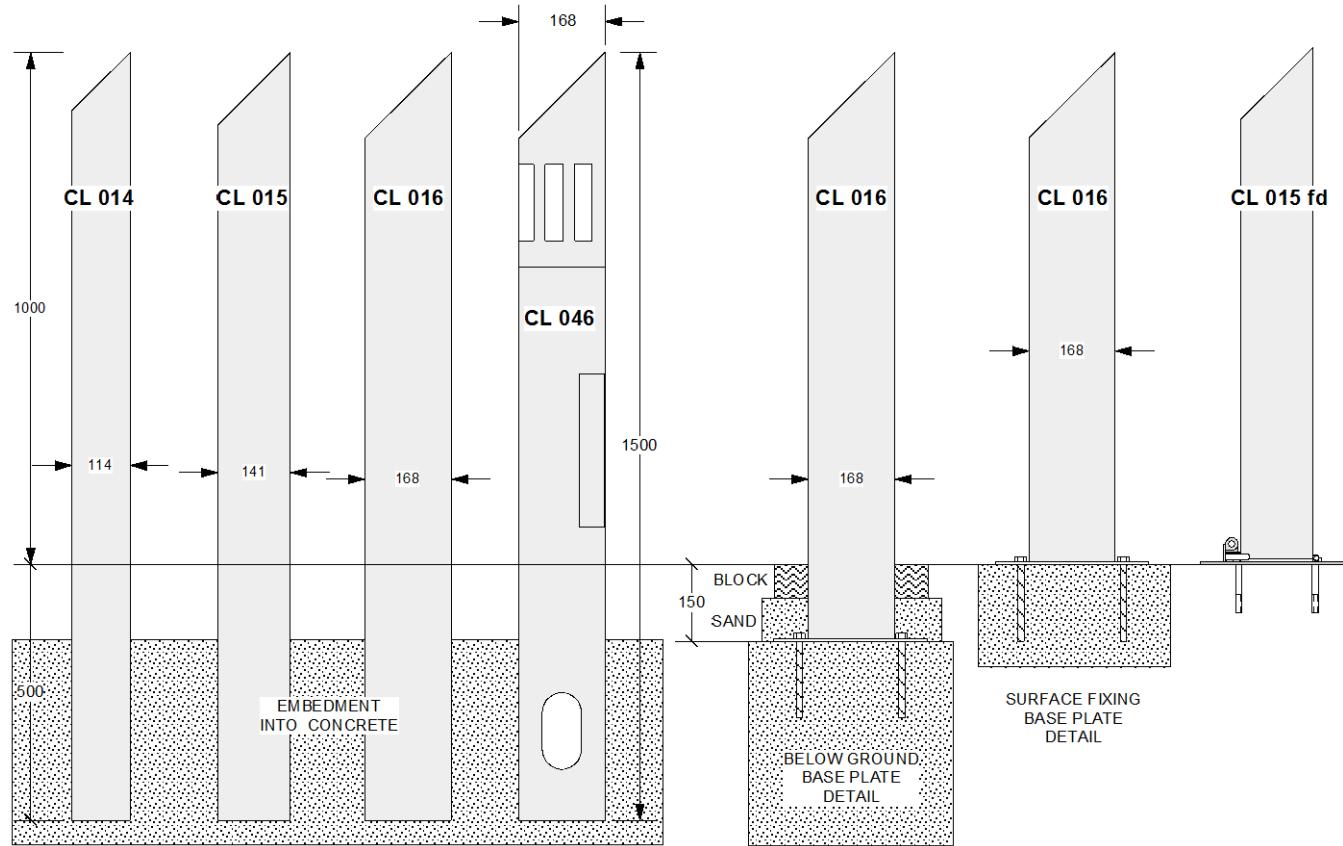

Centerline

CL Bollards

INSTALLATION METHODS

DIMENSIONS

LWH See above

EXTRAS

CP Lighting – Ashtray stub – Folding

FINISH CODES

PC Powder coating on galvanised steel

SS 316 stainless steel 320 grit

BD Bespoke dimensions available

INSTALLATION CODES

EM Embedment fixing

BP Base plate below ground fixing

SM Base plate surface fixing