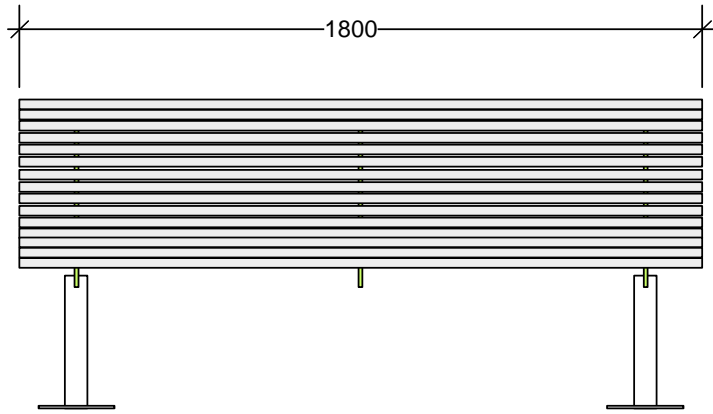

Centerline

CL003 back to back

INSTALLATION METHODS