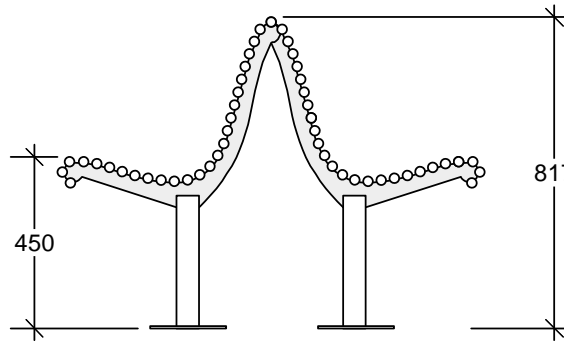

# Centerline

# CL003 back to back

## DIMENSIONS

LWH	Length 1800mm Height 817mm Width 1200mm
-----	-----------------------------------------