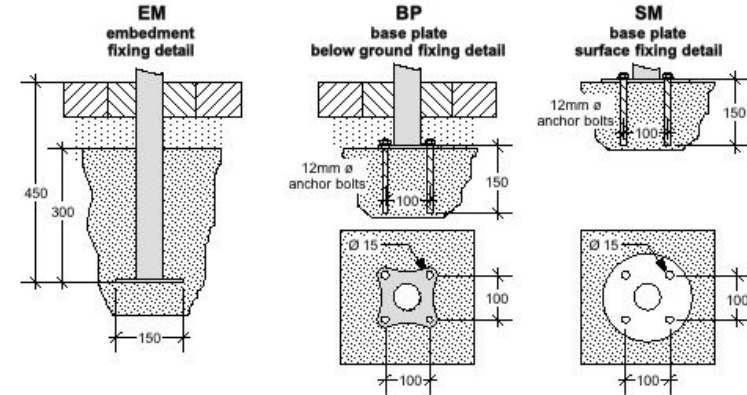

Centerline

CL052 & 54 Ashtray

INSTALLATION METHODS

DIMENSIONS

FINISH CODES

INSTALLATION CODES

LWH Example of CL054 ashtray above

PC Powder coating on galvanised steel

EM Embedment fixing

EXTRAS

SS 316 stainless steel 320 grit

BP Base plate below ground fixing

CP Composite finish

BD Bespoke dimensions available

SM Base plate surface fixing