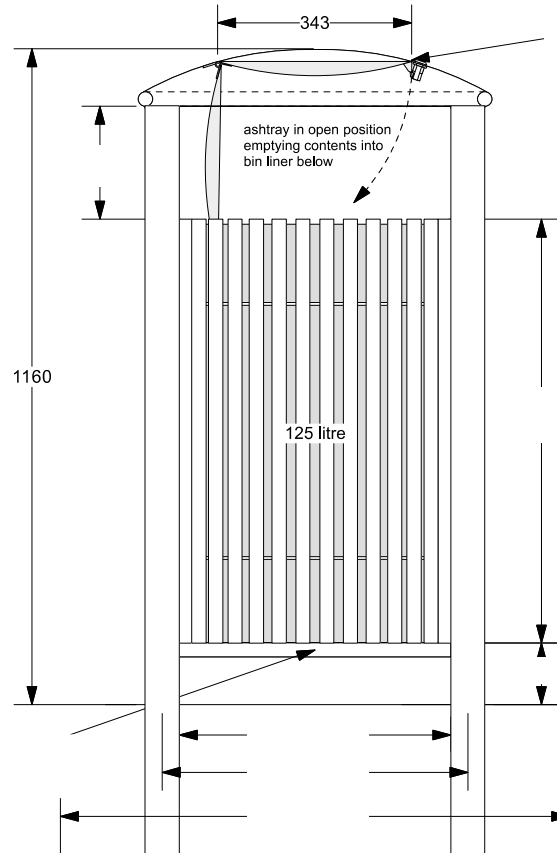

Centerline

CL052 & 54 Ashtray

INSTALLATION METHODS

DIMENSIONS

FINISH CODES

INSTALLATION CODES

LWH Example of CL054 ashtray above

PC Powder coating on galvanised steel

EM Embedment fixing

EXTRAS

SS 316 stainless steel 320 grit

BP Base plate below ground fixing

CP Composite finish

BD Bespoke dimensions available

SM Base plate surface fixing