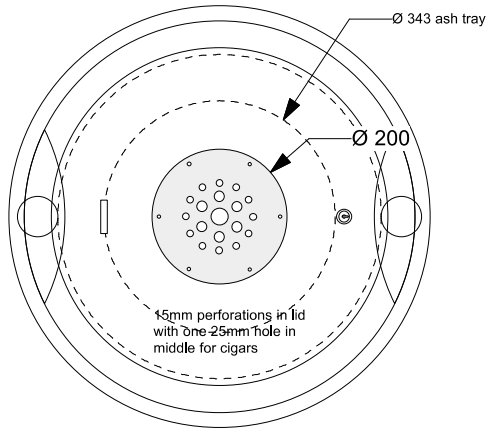

Centerline

CL052 & 54 Ashtray

INSTALLATION METHODS

DIMENSIONS

FINISH CODES

INSTALLATION CODES

LWH Example of CL054 ashtray above

PC Powder coating on galvanised steel

EM Embedment fixing

EXTRAS

SS 316 stainless steel 320 grit

BP Base plate below ground fixing

CP Composite finish

BD Bespoke dimensions available

SM Base plate surface fixing