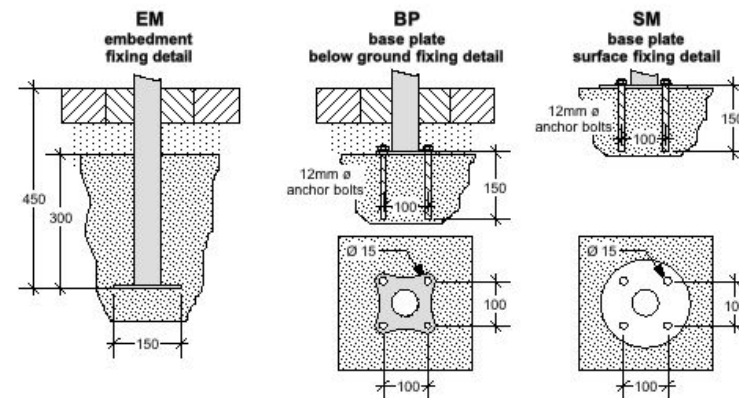

## INSTALLATION METHODS

## DIMENSIONS

WH Width 450mm Height 827mm